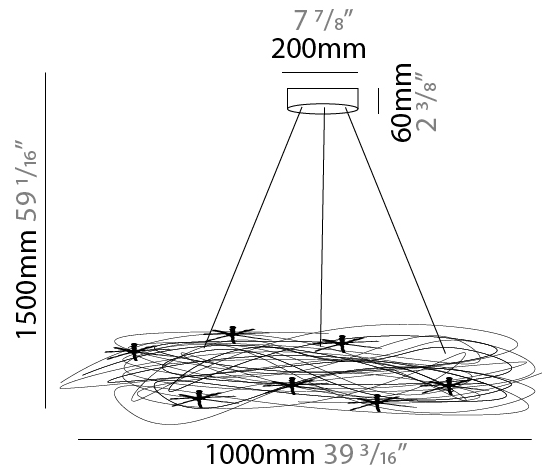

CONFUSIONE SUSPENSION

D131001

base number

1. To build a product code in our configurator select the specify button on the base model # product page
2. To build a manual product code on this datasheet choose from the options listed below in blue font and add the suffix to the base model #

GENERAL

Series: Confusione
Brand: Knikerboker
Division: Design
Mounting Type: Suspension
Mounting Location: Ceiling
Subcategory: Ambient

PHYSICAL

Shape: Curves
Diameter (mm): 1000
Diameter (in): 39 ³/₈
Height (mm): 1500
Height (in): 59 ¹/₁₆
Max. Overall Height (mm): 1500
Max. Overall Height (in): 59 ¹/₁₆
Light Distribution: Direct / Indirect
Fixture Finish: ANA
Fixture Material: Anodized Aluminum
Cable Details: 3 Steel Cable 2000mm

ELECTRICAL

Number of Lamps: 15
Lamp Type: LED
Bulb Included: Bulb Included
Total Output Wattage (W): 15
Max. Wattage Per Lamp (W): 1
Lamp Base: G4
Dimming: 0-10V Dimming / Phase Dimming (120Vac Only)
Driver Included: Yes
Driver Location: Integrated
Driver Type: Constant Voltage - 120Vac
Driver Class: Class 2
Input Voltage (V): 120 - 277
Output Voltage (V): 12
Lamp Voltage (V): 12
Upon Request: (Not included - see components) Remote: 0-10Vdc dimming / Phase dimming @120Vac only / 277Vac

LED

Number of LEDs: 15
Color Temperature (°K): 3000
Max. Delivered Lumen (lm): 1200
CRI: >80 CRI

OPTICAL

RATINGS AND CERTIFICATIONS

Certified By: Certified for North American Standards
IP rating: IP20